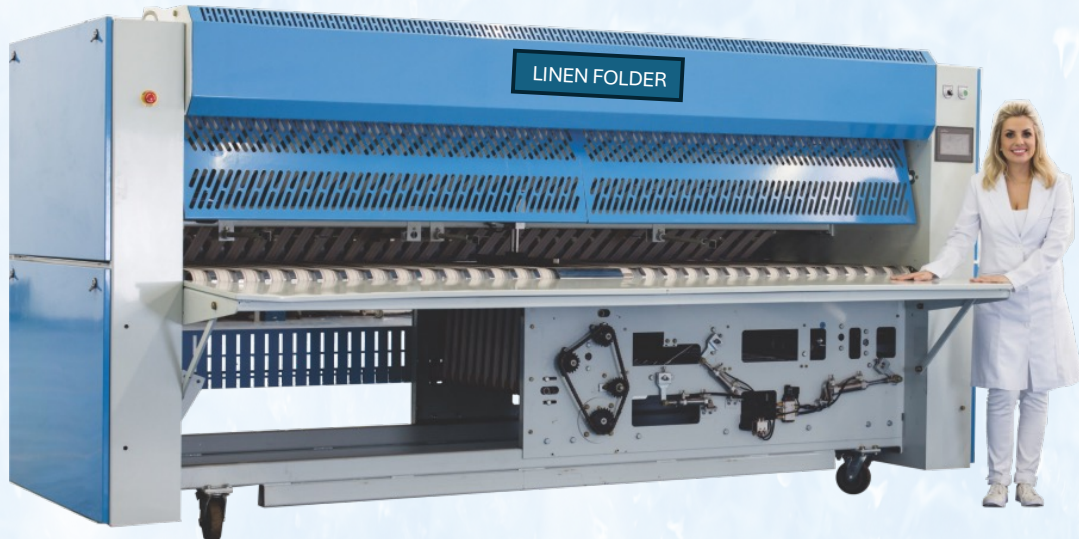

GLOBAL TECH LAUNDRY

Innovative, quality laundry solutions

Global Tech Laundry
www.globaltechlaundry.com

Tel. + 86 18818871709 / +86 13928709709
N° 36F, 2F, Block B, Xinsanding Business Center, Yansha East Road
Nanpu, Panyu District, Guangzhou, P.R. China – Zip Code 511431

AFX

LINEN FOLDER

Full process control with 7" Touch panel
全程流程控制，配备7英寸触摸面板

Designed for high production with speeds up to 45 m/min
设计用于高产出，最高可达45米/分钟

Efficiency and repeatability in high performance
高性能中的效率与重复性

Automates, organizes and optimizes your laundry room
自动化、整理并优化您的洗衣房

Folds with Compressed Air Blowing
压缩空气吹气折叠

It facilitates the operation without the need to separate the parts.
它便于操作，无需分离零件。

TECHNICAL DATA 技術數據

Load Capacity 負載能力	Motor Power 電機功率	Speed 速度	Size 大小 mm	Weight 重量	Air Pressure 气压	Model 型
Up to 5 folds	4 kw	45 m/min	4120*2480*1850	1600 kg	6 bar	AFX