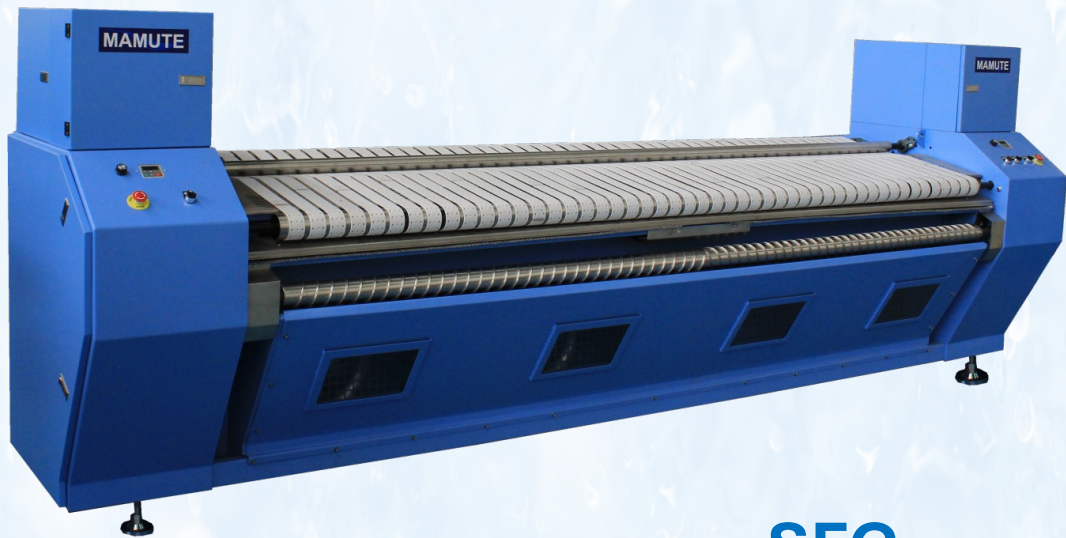

## SFG SHEET FEEDER

Feeding with speed and precision  
快速且精准的送料

Automatic operation  
自动操作

Adjustable clothes outlet for any ironer  
任何熨衣机的可调节衣物插座

Simple operation, easy Maintenance, Compact and easy to install  
操作简单，维护简便，体积小巧，安装简便